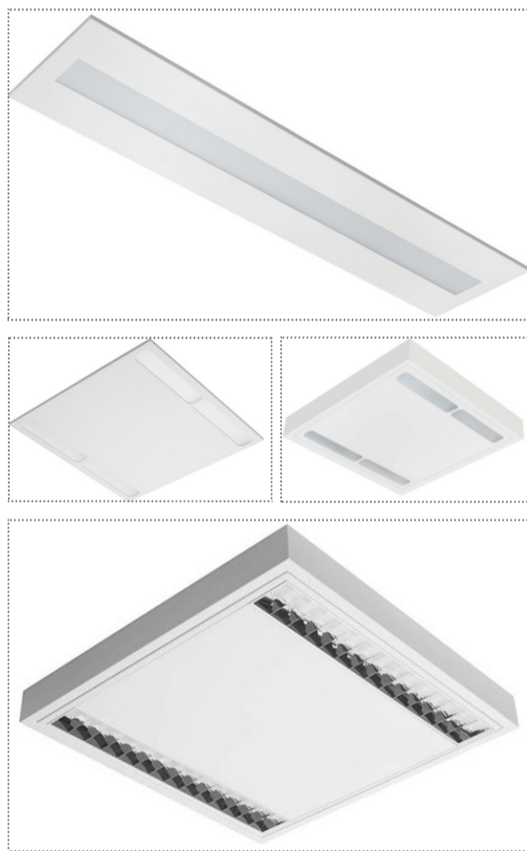

Sonic News

June 2015

SALT

A suspended LED pendant that combines the features of an industrial high-bay with the aesthetics and elegance of interior design.

As well as achieving excellent heat control and offering up to 8000 Lm output, the power device on SALT is integrated into the pendant itself, meaning the fitting can be hung at any height and interior designs can be created in large spaces.

Despite it's high lumen package, the design for housing the LED light source on SALT offers remarkable visual comfort thanks to a great diffuser, which distributes the light evenly and reduces glare, even from directly overhead.

Combining texturised matt black or white exteriors with white, gold and blood-orange interiors, SALT has already been awarded with the IF Design Award 2015. [See more...](#)

Corsair II LED

The new CORSAIR LED from ONE Lighting Group features outstanding efficiency up to 118 lumen per watt and high visual comfort via micro prismatic diffusion.

- PV1 (595 x 595mm)
- PB1 (622 x 622mm)
- SS1 (639 X 639mm)
- SS4 (1239 x 339mm)
- PV4 (1195 x 295mm)
- PR4 (1245 x 310mm)

features:

- sheet steel housing
- polished aluminium parabolic louvre
- PMMA diffuser
- remarkable efficacy of up to 118 lm/W (EEC A++),
- UGR <19 (in CCTs of 3000 K and 4000 K)
- easily regulated via DALI/1–10V LED drivers
- lifetime performance of 50,000/L80
- operational stability at ambient temperatures of -20°C to +35°C
- recessed or surface mount / suspended fixtures
- modern white RAL 9003 aesthetic